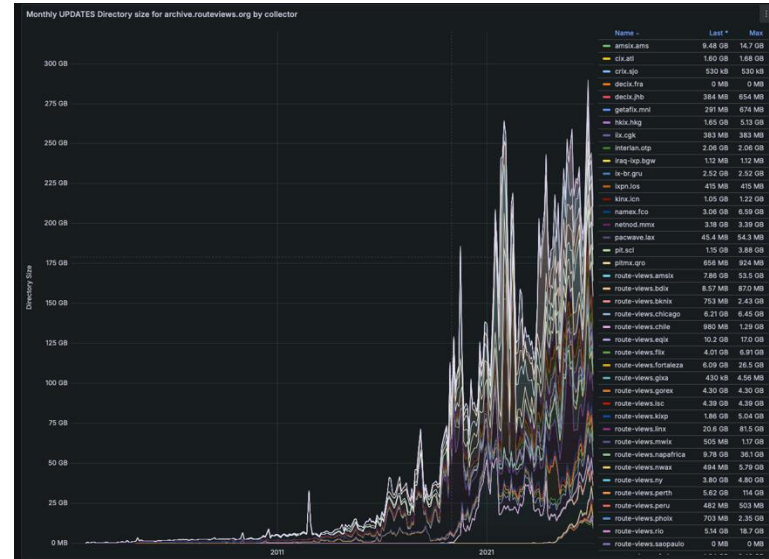

The Challenges

Storage growth

UNIVERSITY OF OREGON