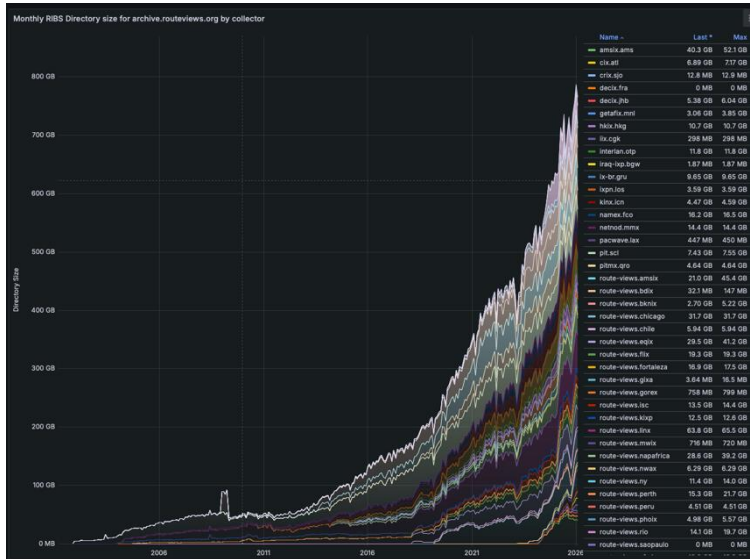

The Challenges

Storage growth

UNIVERSITY OF OREGON